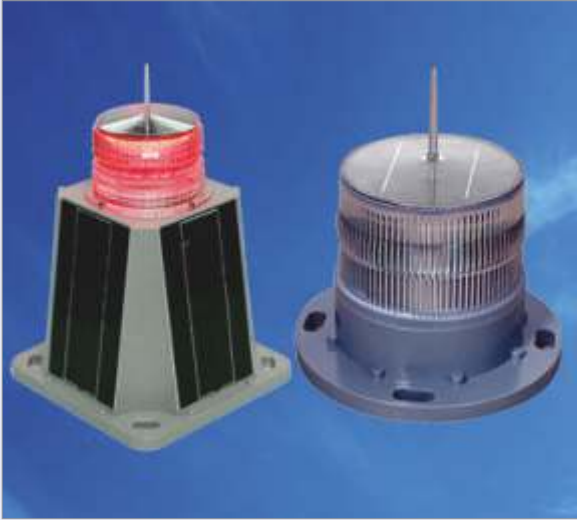

TM

INDO MARINE

NAVIGATION LIGHT

- Marine Solar LED Beacons Light
3NM, 4NM, 6NM, 8NM, 10NM, 12NM & 14NM
- Port Approach Leading Light 16NM
- Port Approach Day and Night Leading Light
- Sea Storm Warning Signal Light
- Signal Light

MARINE BUOYS

- Steel Navigation Buoys
- GRP Skirt Keel Buoys
- Steel Mooring Buoys
- Radar Reflectors
- Mooring Chains & Accessories
- Rubber Fenders

TOWER

- Glass Reinforced Plastic Navigation Towers
- Lattice Steel Tower

AVIATION LED BEACONS

- Low Intensity Aviation obstruction Light
- Medium Intensity Aviation obstruction Light
- High Intensity Aviation obstruction Light
- Very High Intensity Aviation obstruction Light